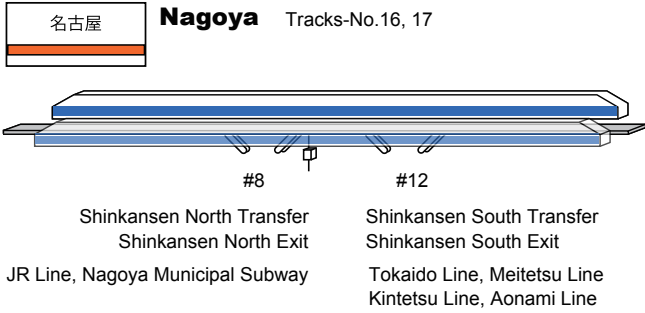

← To Kyoto Shin-Osaka Hakata

- **Sakura-dori Exit**
  Royal Park Inn Nagoya, JR Central Towers, Matsuzakaya Nagoyaeki, Hotel Associa Nagoya Terminal, Nagoya Lucent Tower, JR Nagoya Takashimaya, Tokyu Hands Nagoya, Nagoya Marriott Associa Hotel, Midland Square, Midland Square Cinema, Piccadilly screen1-6, Hotel Castle Plaza
- **Hirokoji Exit**
  Meitetsu Department Store, Meitetsu Grand Hotel, Nagoya Mode Academy Spiral Towers
- **Taiko-dori Exit**
  Bic Camera Nagoya Store