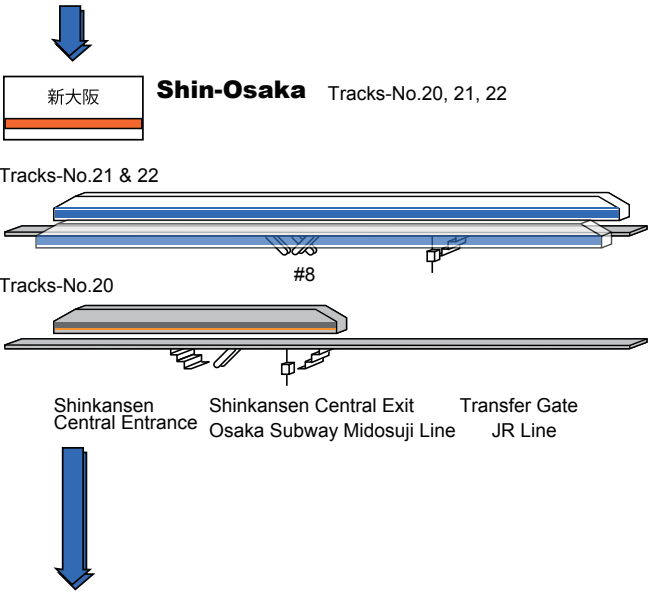

San-yo Shinkansen To Okayama Hiroshima Hakata