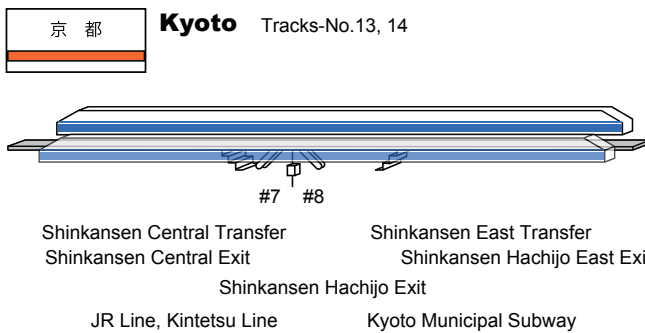

- **Karasuma Central Exit**
  Kyoto Tower, Kyoto Century Hotel, Hotel New Hankyu Kyoto, Hotel Granvia Kyoto, JR Kyoto Isetan
- **Shinkansen Hachijo East Exit**
  Hotel Keihan Kyoto